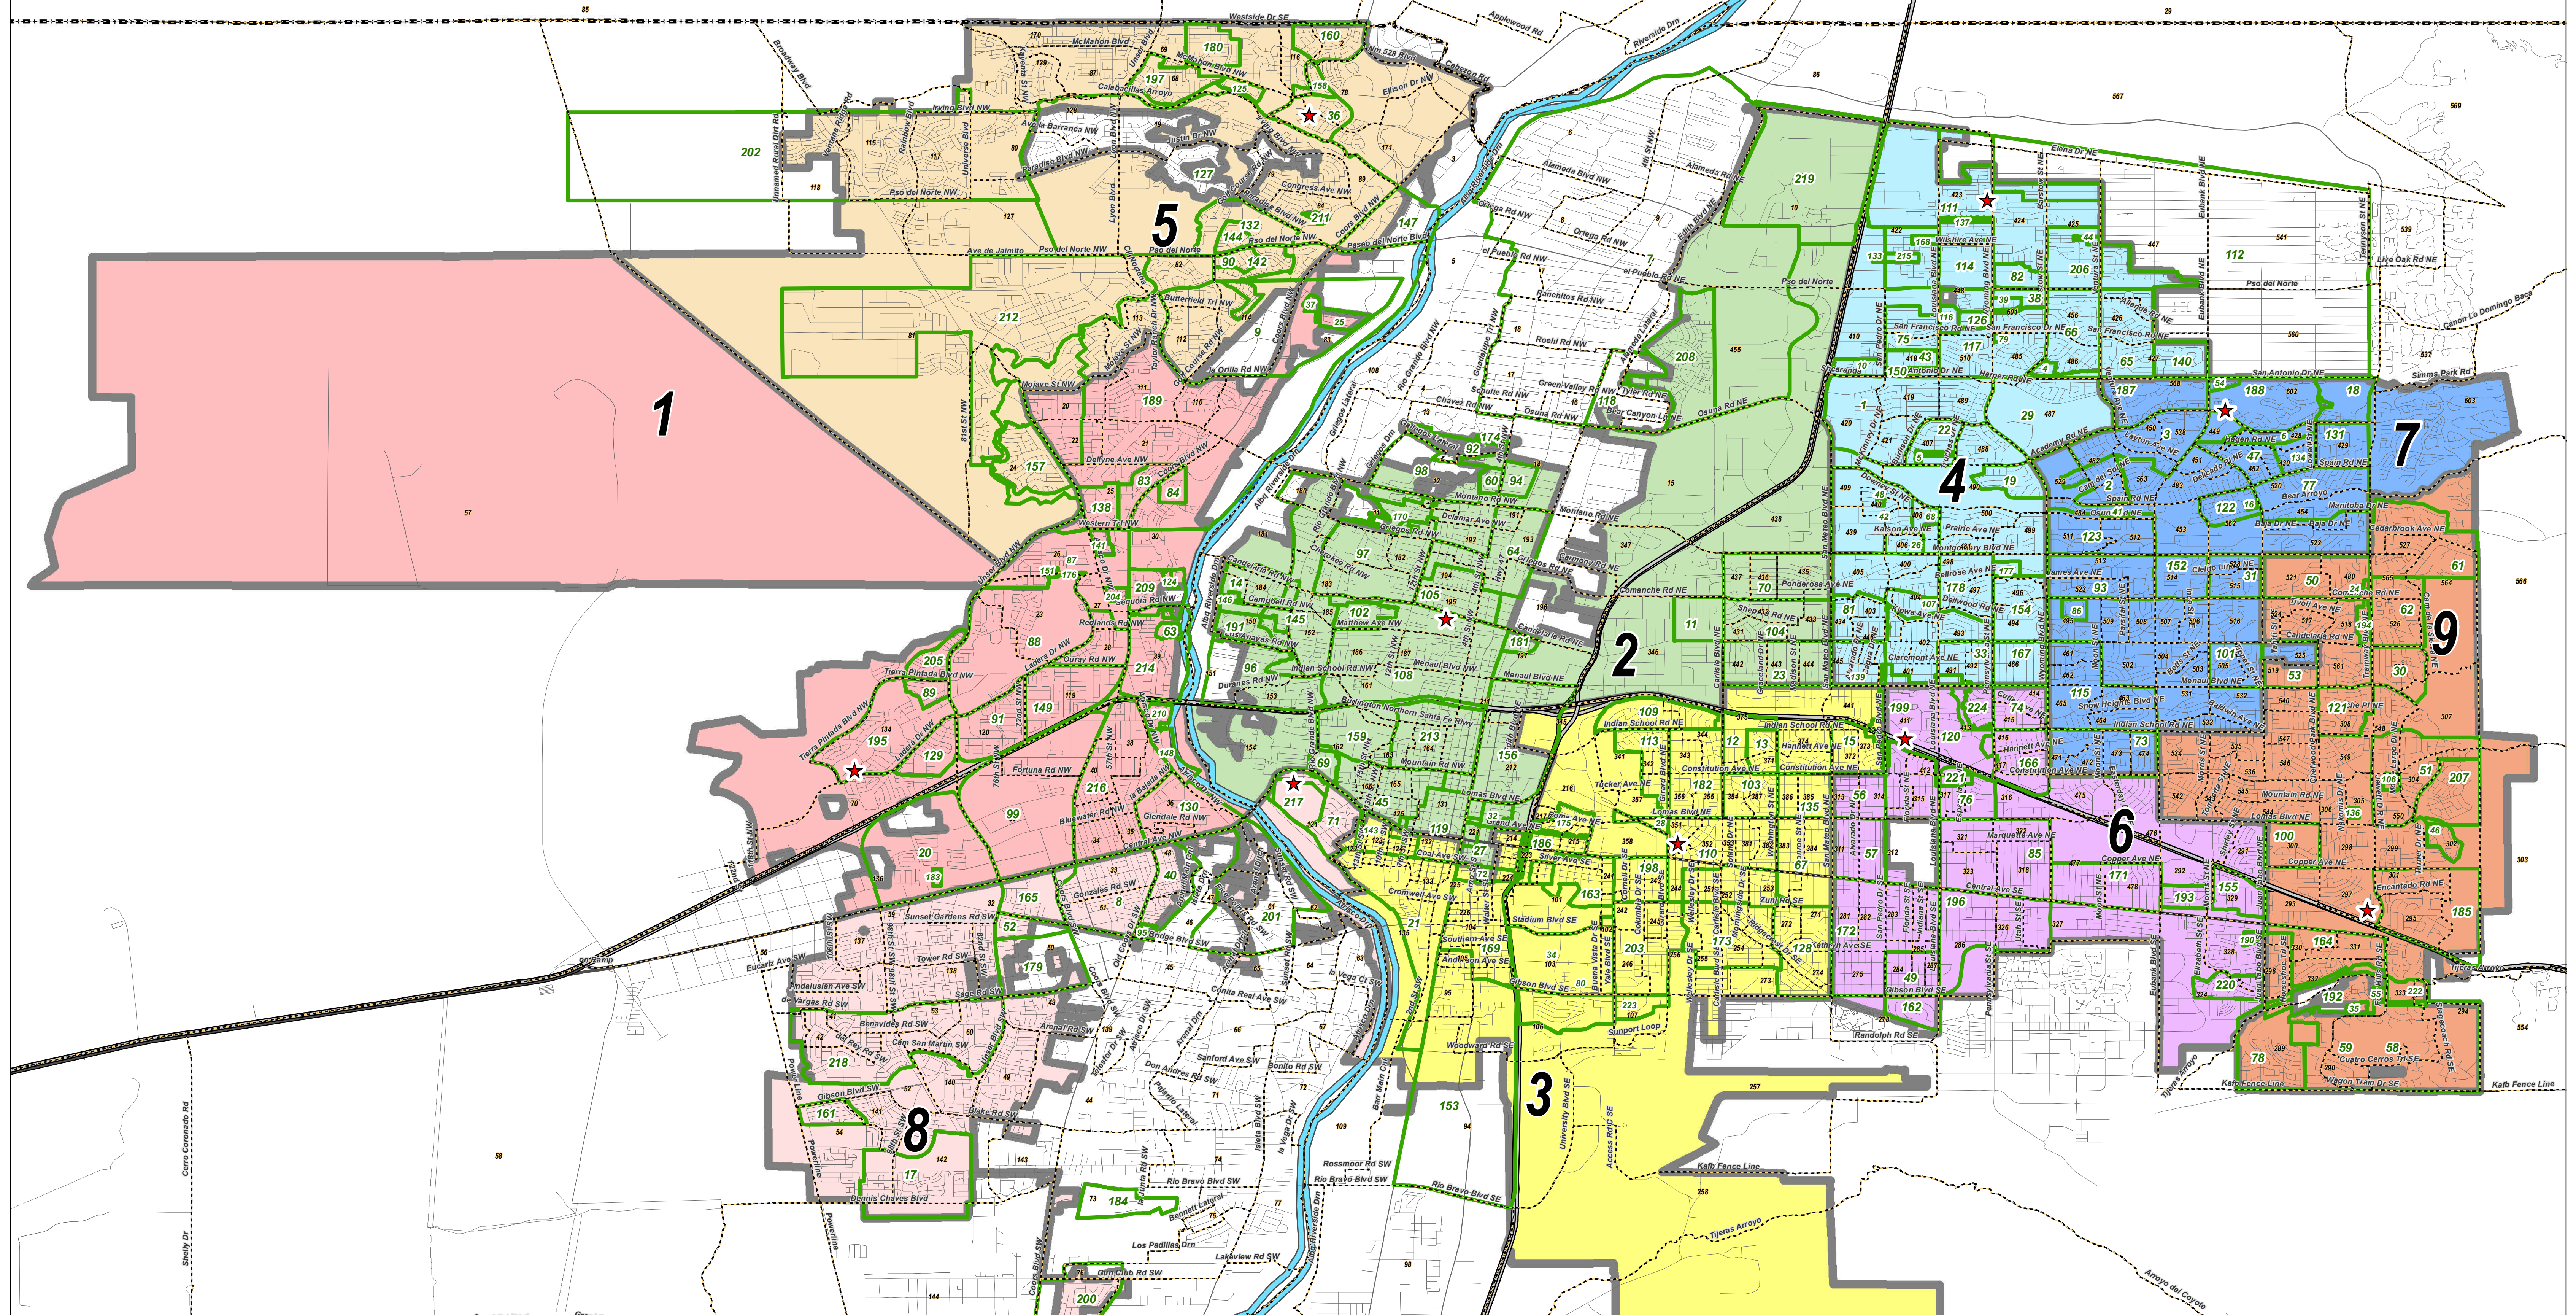

Neighborhood Associations

- 1 ACADEMY ACRES NORTH
- 2 ACADEMY ESTATES EAST
- 3 ACADEMY HILLS PARK
- 4 ACADEMY NORTH
- 5 ACADEMY PARK HOMEOWNERS
- 6 ACADEMY RIDGE EAST
- 7 ALAMEDA N VALLEY
- 8 ALAMOSA
- 9 ALBAN HILLS
- 10 ALBUQUERQUE MEADOWS
- 11 ALTA MONTE
- 12 ALTURA ADDITION
- 13 ALTURA PARK
- 14 ALVARADO GRONS
- 15 ALVARADO PARK
- 16 AMBERGLEN HOA INC
- 17 ANDERSON HILLS
- 18 ANTELOPE RUN
- 19 ARROYO DEL OSO NORTH
- 20 AVALON
- 21 BARELAS
- 22 BEAR CANYON WEST
- 23 BEL-AIR
- 24 BIG BEND
- 25 BOSQUE DEL RIO HOA
- 26 BOYDS-LESLIE PARK
- 27 BROADWAY CENTRAL CORRIDOR PARTNERSHIP INC
- 28 CAMPUS
- 29 CHERRY HILLS CIVIC
- 30 CIBOLA
- 31 CIELITO LINDO
- 32 CITIZENS IMP COMM OF MARTINEZTOWN
- 33 CLASSIC UPTOWN
- 34 CLAYTON HEIGHTS-LOMAS DEL CIELO
- 35 CORONADO TERRACE HOA
- 36 COTTONWOOD HEIGHTS
- 37 COTTONWOOD TRAILS HOA
- 38 COUNTRYWOOD AREA
- 39 COUNTRYWOOD HOA
- 40 CRESTVIEW BLUFF
- 41 CRESTVIEW PATIO HOMES
- 42 DEL NORTE
- 43 DEL REY
- 44 DESERT VISTA HOA
- 45 DOWNTOWN
- 46 EASTRANGE-PIEDRA VISTA
- 47 EISENHOWER AREA
- 48 EL CAMINO HERMOSO HOMEOWNERS
- 49 ELDER HOMES TEAD
- 50 ELDRADO HEIGHTS
- 51 EMBUDO CANYON
- 52 ENCANTO VILLAGE HOA
- 53 ENCHANTED PARK
- 54 ESTATES AT TANOAN HOMEOWNERS
- 55 EXECUTIVE HILLS HOA
- 56 FAIR HEIGHTS
- 57 FAIR WEST
- 58 FOUR HILLS VILLAGE
- 59 FOUR HILLS VILLAGE HOA
- 60 GAVILAN ADDITION
- 61 GLENWOOD HILLS
- 62 GLENWOOD HILLS SOUTH CASA GRANDE
- 63 GRANDE HEIGHTS
- 64 GREATER GARDNER
- 65 HERITAGE EAST
- 66 HERITAGE HILLS
- 67 HIGHLAND BUSINESS & NA
- 68 HIGHLANDS NORTH
- 69 HISTORIC OLD TOWN PROPERTY OWNERS
- 70 HODGIN
- 71 HUNING CASTLE
- 72 HUNING HIGHLAND HISTORIC DISTRICT
- 73 INDIAN MOON
- 74 INEZ
- 75 JADE PARK
- 76 JERRY CLINE PARK
- 77 JOHN B. ROBERT
- 78 JUAN TABO HILLS
- 79 KEYSTONE PARK HOA
- 80 KIRTLAND COMMUNITY
- 81 KIVA-MONTE PARK
- 82 LA CUEVA VILLAGE
- 83 LA LUZ DEL SOL
- 84 LA LUZ LANDOWNERS
- 85 LA MESA
- 86 LAS LOMITAS
- 87 LADERA HEIGHTS
- 88 LADERA WEST
- 89 LAS LOMITAS
- 90 LAS TERRAZAS
- 91 LAURELWOOD
- 92 LEE ACRES
- 93 LOMA DEL REY
- 94 LOS ALAMOS
- 95 LOS ALTOS CIVIC
- 96 LOS DURANES
- 97 LOS GRIEGOS
- 98 LOS POBLANOS
- 99 LOS VOLCANES
- 100 MANZANO MANOR
- 101 MATHESON PARK
- 102 MATTHEW MEADOW
- 103 MCDUFFIE-TWIN PARKS
- 104 MCKINLEY
- 105 MONKBRIDGE GARDENS
- 106 MONTE LARGO HILLS
- 107 MOSSMAN
- 108 NEAR NORTH VALLEY
- 109 NETHERWOOD PARK
- 110 NOB HILL
- 111 NORTH ESTE
- 112 NORTH ALBUQUERQUE ACRES COMM
- 113 NORTH CAMPUS
- 114 NORON DOMINGO BACA
- 115 NORTH EASTERN ASSOC OF RESIDENTS
- 116 NORTH HILLS
- 117 NORTH WYOMING
- 118 NORTHWEST VALLEY
- 119 NOTIFY DOWNTOWN LIST
- 120 NOTIFY UPTOWN LIST
- 121 ONATE
- 122 OSO GRANDE
- 123 OSUNA PARK INC
- 124 OXROW VILLAGE HOA
- 125 PALOMA DEL SOL
- 126 PALOMAS PARK
- 127 PARADISE HILLS CIVIC
- 128 PARKLAND HILLS
- 129 PARKWAY
- 130 PAT MURLEY
- 131 PEPPER TREE-ROYAL OAK
- 132 PIEDRAS MARCADAS
- 133 PLEASANT VIEW MOBILE HOME
- 134 PROSPECTORS RIDGE
- 135 PUEBLO ALTO
- 136 QUAIL RIDGE
- 137 QUAIL SPRINGS
- 138 QUAKER HEIGHTS
- 139 QUAKER HEIGHTS
- 140 QUINTESSENCE
- 141 RANCHO ENCANTADO HOA
- 142 RANCHO SERENO
- 143 RAYNOLDS ADDITION
- 144 RICHLAND HILLS HOA
- 145 RIO GRANDE BLVD
- 146 RIO GRANDE COMPOUND HOA INC
- 147 RIVERFRONT ESTATES INC
- 148 RIVERVIEW HEIGHTS
- 149 S.R. MARION
- 150 SAN ANTONIO CONDO HOA
- 151 SAN BLAS HOA
- 152 SAN GABRIEL AREA
- 153 SAN JOSE
- 154 SANDIA HIGH SCHOOL AREA
- 155 SANDIA VISTA
- 156 SANTA BARBARA-MARTINEZTOWN
- 157 SANTA FE VILLAGE
- 158 SARAGOSSA
- 159 SAWMILL AREA
- 160 SEVEN BAR NORTH HOA
- 161 SIERRA RANCH
- 162 SIESTA HILLS
- 163 SILVER HILL
- 164 SINGING ARROW
- 165 SKYVIEW WEST
- 166 SNOW HEIGHTS
- 167 SOMBR DEL MONTE
- 168 SONORA HOA
- 169 SOUTH BROADWAY
- 170 SOUTH GUADALUPE TRAIL
- 171 SOUTH LOS ALTOS
- 172 SOUTH SAN PEDRO
- 173 SOUTHEAST HEIGHTS
- 174 SPANISH WALK HOA
- 175 SPRUCE PARK
- 176 ST JOSEPH TOWNHOUSE
- 177 STARDUST SKIES NORTH
- 178 STARDUST SKIES PARK
- 179 STINSON TOWER
- 180 STONERIDGE HOA
- 181 STRONGHURST IMP
- 182 SUMMIT PARK
- 183 SUNRISE HOMEOWNERS
- 184 SUNSTAR
- 185 SUPPER ROCK
- 186 SYCAMORE
- 187 TANOAN COMM
- 188 TANDAN EAST
- 189 TAYLOR RANCH
- 190 TERRACITA HOA
- 191 THOMAS VILLAGE
- 192 TULARES ARROYO
- 193 TOWNIE PARK
- 194 TRAMWAY HIGHPOINT HOA INC
- 195 TRÉS VOLCANES
- 196 TRUMBULL VILLAGE
- 197 TUSCANY
- 198 UNIVERSITY HEIGHTS
- 199 UPTOWN PROGRESS TEAM
- 200 VALLEY GARDENS
- 201 VECINOS DEL BOSQUE
- 202 VENTANA RANCH
- 203 VICTORY HILLS
- 204 VILLA DE PAZA HOA INC
- 205 VILLAGES OF PARKWEST
- 206 VINEYARD ESTATES
- 207 VISTA DEL MUNDO
- 208 VISTA DEL NORTE ALLIANCE
- 209 VISTA GRANDE
- 210 VISTA MAGNIFICA
- 211 VISTA MONTECITO HOA INC
- 212 VOLCANO CLIFFS
- 213 WELLS PARK
- 214 WEST BLUFF
- 215 WEST LA CUEVA
- 216 WEST MESA
- 217 WEST PARK
- 218 WESTGATE HEIGHTS
- 219 WILDFLOWER AREA
- 220 WILLOW WOOD
- 221 WINROCK SOUTH
- 222 WINTERWOOD PARK HOA
- 223 YALE VILLAGE
- 224 ZUNI