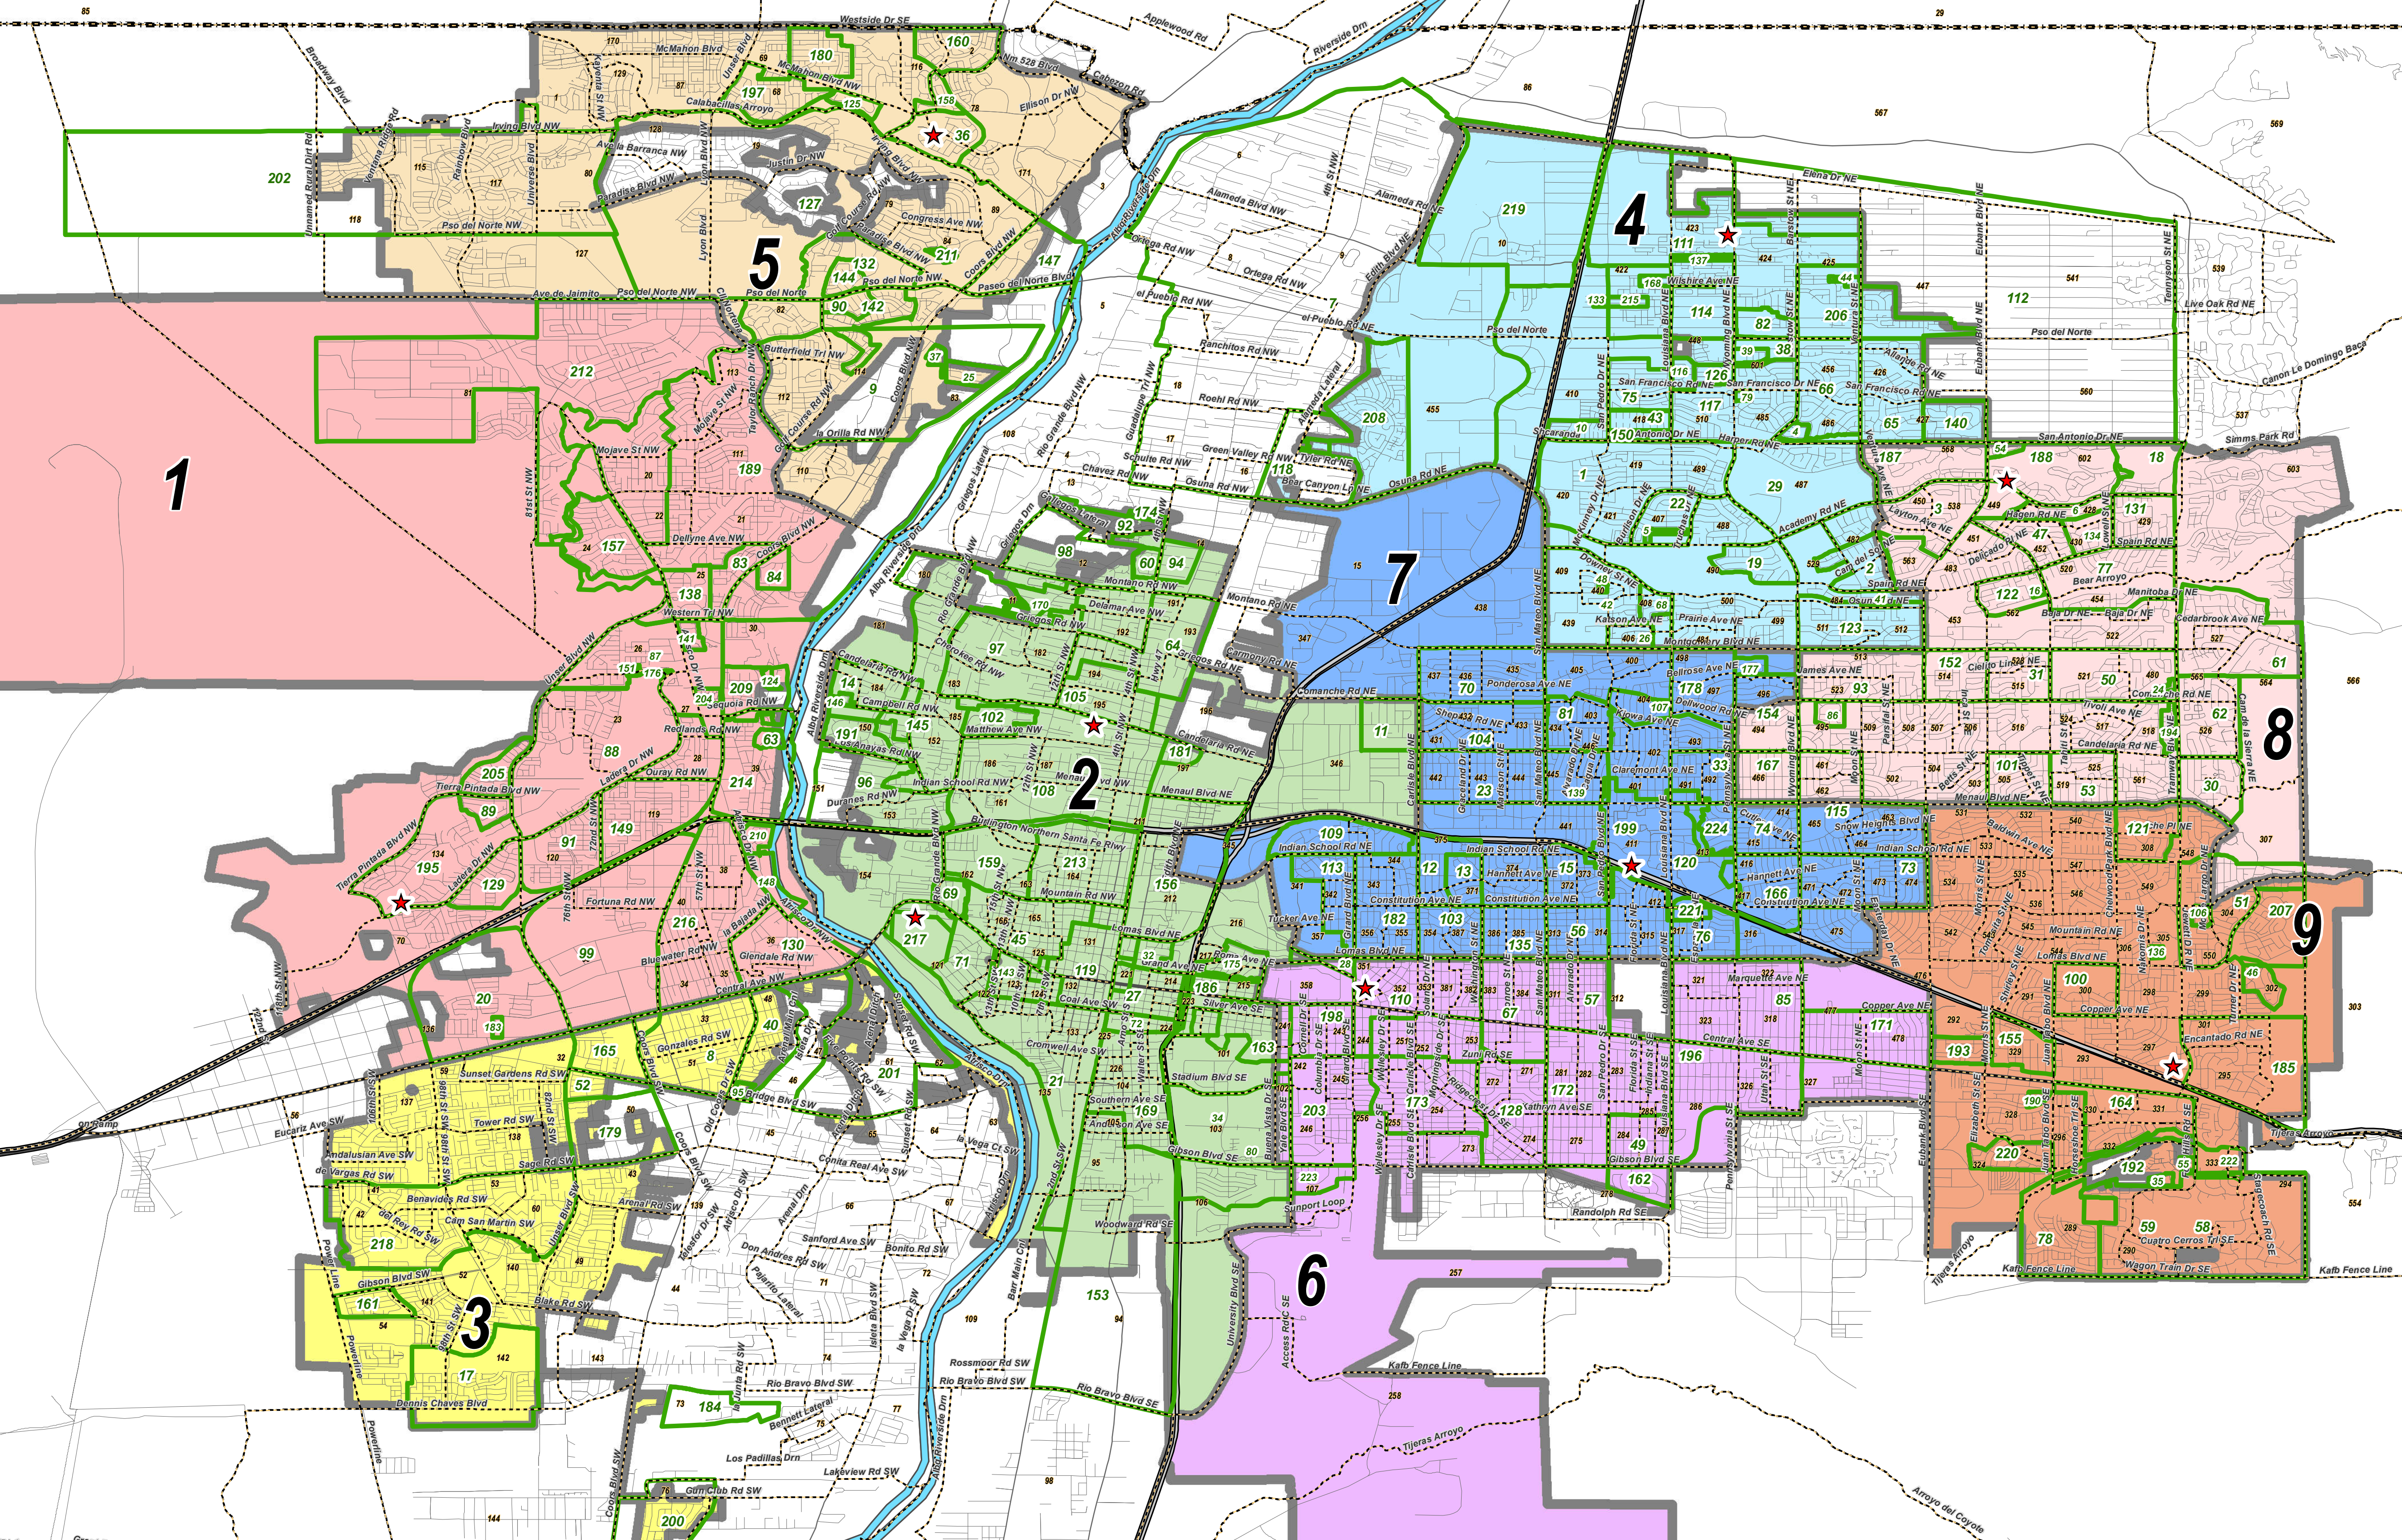

- 151 SAN BLAS HOA
- 152 SAN GABRIEL AREA
- 153 SAN JOSE
- 154 SANDIA HIGH SCHOOL AREA
- 155 SANDIA VISTA
- 156 SANTA BARBARA-MARTINEZTOWN
- 157 SANTA FE VILLAGE
- 158 SARAGOSSA
- 159 SAWMILL AREA
- 160 SEVEN BAR NORTH HOA
- 161 SIERRA RANCH
- 162 SIESTA HILLS
- 163 SILVER HILL
- 164 SINGING ARROW
- 165 SKYVIEW WEST
- 166 SNOW HEIGHTS
- 167 SOMBR DEL MONTE
- 168 SONORA HOA
- 169 SOUTH BROADWAY
- 170 SOUTH GUADALUPE TRAIL
- 171 SOUTH LOS ALTOS
- 172 SOUTH SAN PEDRO
- 173 SOUTHEAST HEIGHTS
- 174 SPANISH WALK HOA
- 175 SPRUCE PARK

- 176 ST JOSEPH TOWNHOUSE
- 177 STARDUST SKIES NORTH
- 178 STARDUST SKIES PARK
- 179 STINSON TOWER
- 180 STONERIDGE HOA
- 181 STRONGHURST IMP
- 182 SUMMIT PARK
- 183 SUNRISE HOMEOWNERS
- 184 SUNSTAR
- 185 SUPPER ROCK
- 186 SYCAMORE
- 187 TANDAN COMM
- 188 TANDAN EAST
- 189 TAYLOR RANCH
- 190 TERRACITA HOA
- 191 THOMAS VILLAGE
- 192 TULARES ARROYO
- 193 TOWNE PARK
- 194 TRAMWAY HIGHPOINT HOA INC
- 195 TRES VOLCANES
- 196 TRUMBULL VILLAGE
- 197 TUSCANY
- 198 UNIVERSITY HEIGHTS
- 199 UPTOWN PROGRESS TEAM
- 200 VALLEY GARDENS

LEGEND Created: August 17, 2011

- ★ Councilors
- ⊕ Associations
- ⚡ Interstate
- ⊠ Precinct
- 🌊 Rivers
- ⚡ US Highway
- ⊠ Counties
- ⚡ State Highway
- ⚡ Major Roads

0 1 2 3 4 5 6 Miles