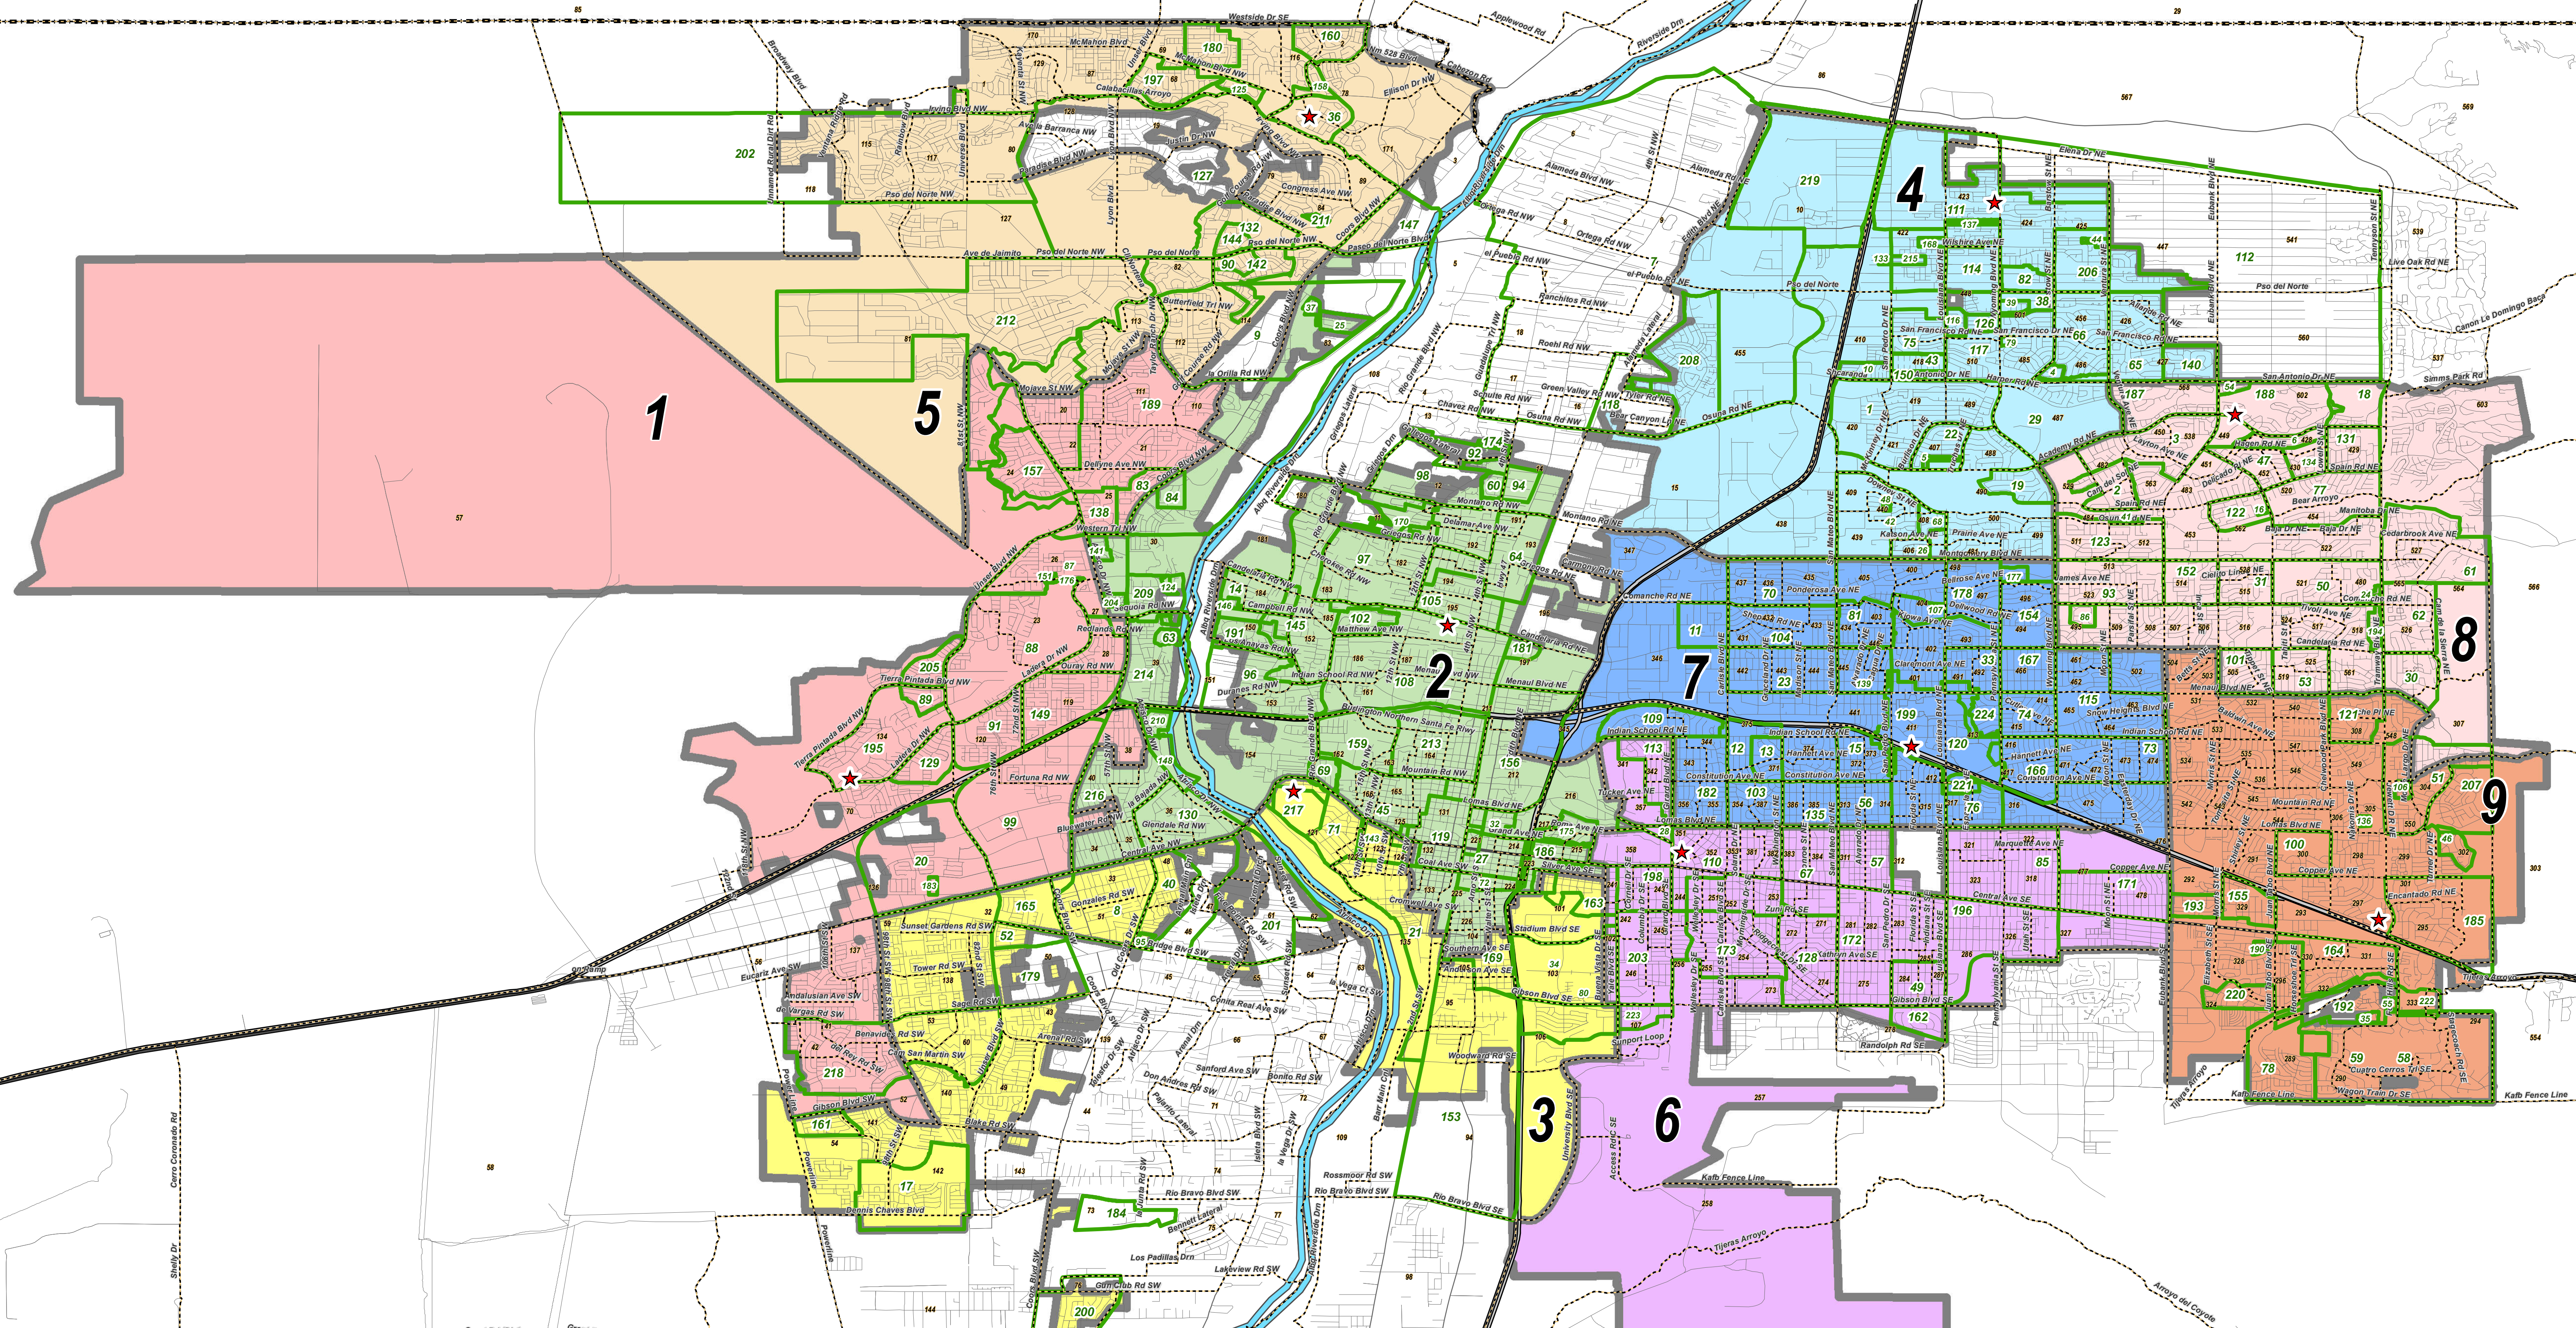

LEGEND Created: August 16, 2011

- ★ Councilors
- Precinct
- Counties
- ⊕ Associations
- ~ Rivers
- ≡ Interstate
- ≡ US Highway
- ≡ State Highway
- ≡ Major Roads

0 1 2 3 4 5 6 Miles

W N E S

Research & Polling, Inc. distributes this map assuming no liability for any errors, omissions, or inaccuracies in the information provided regardless of the cause in reliance upon any maps.