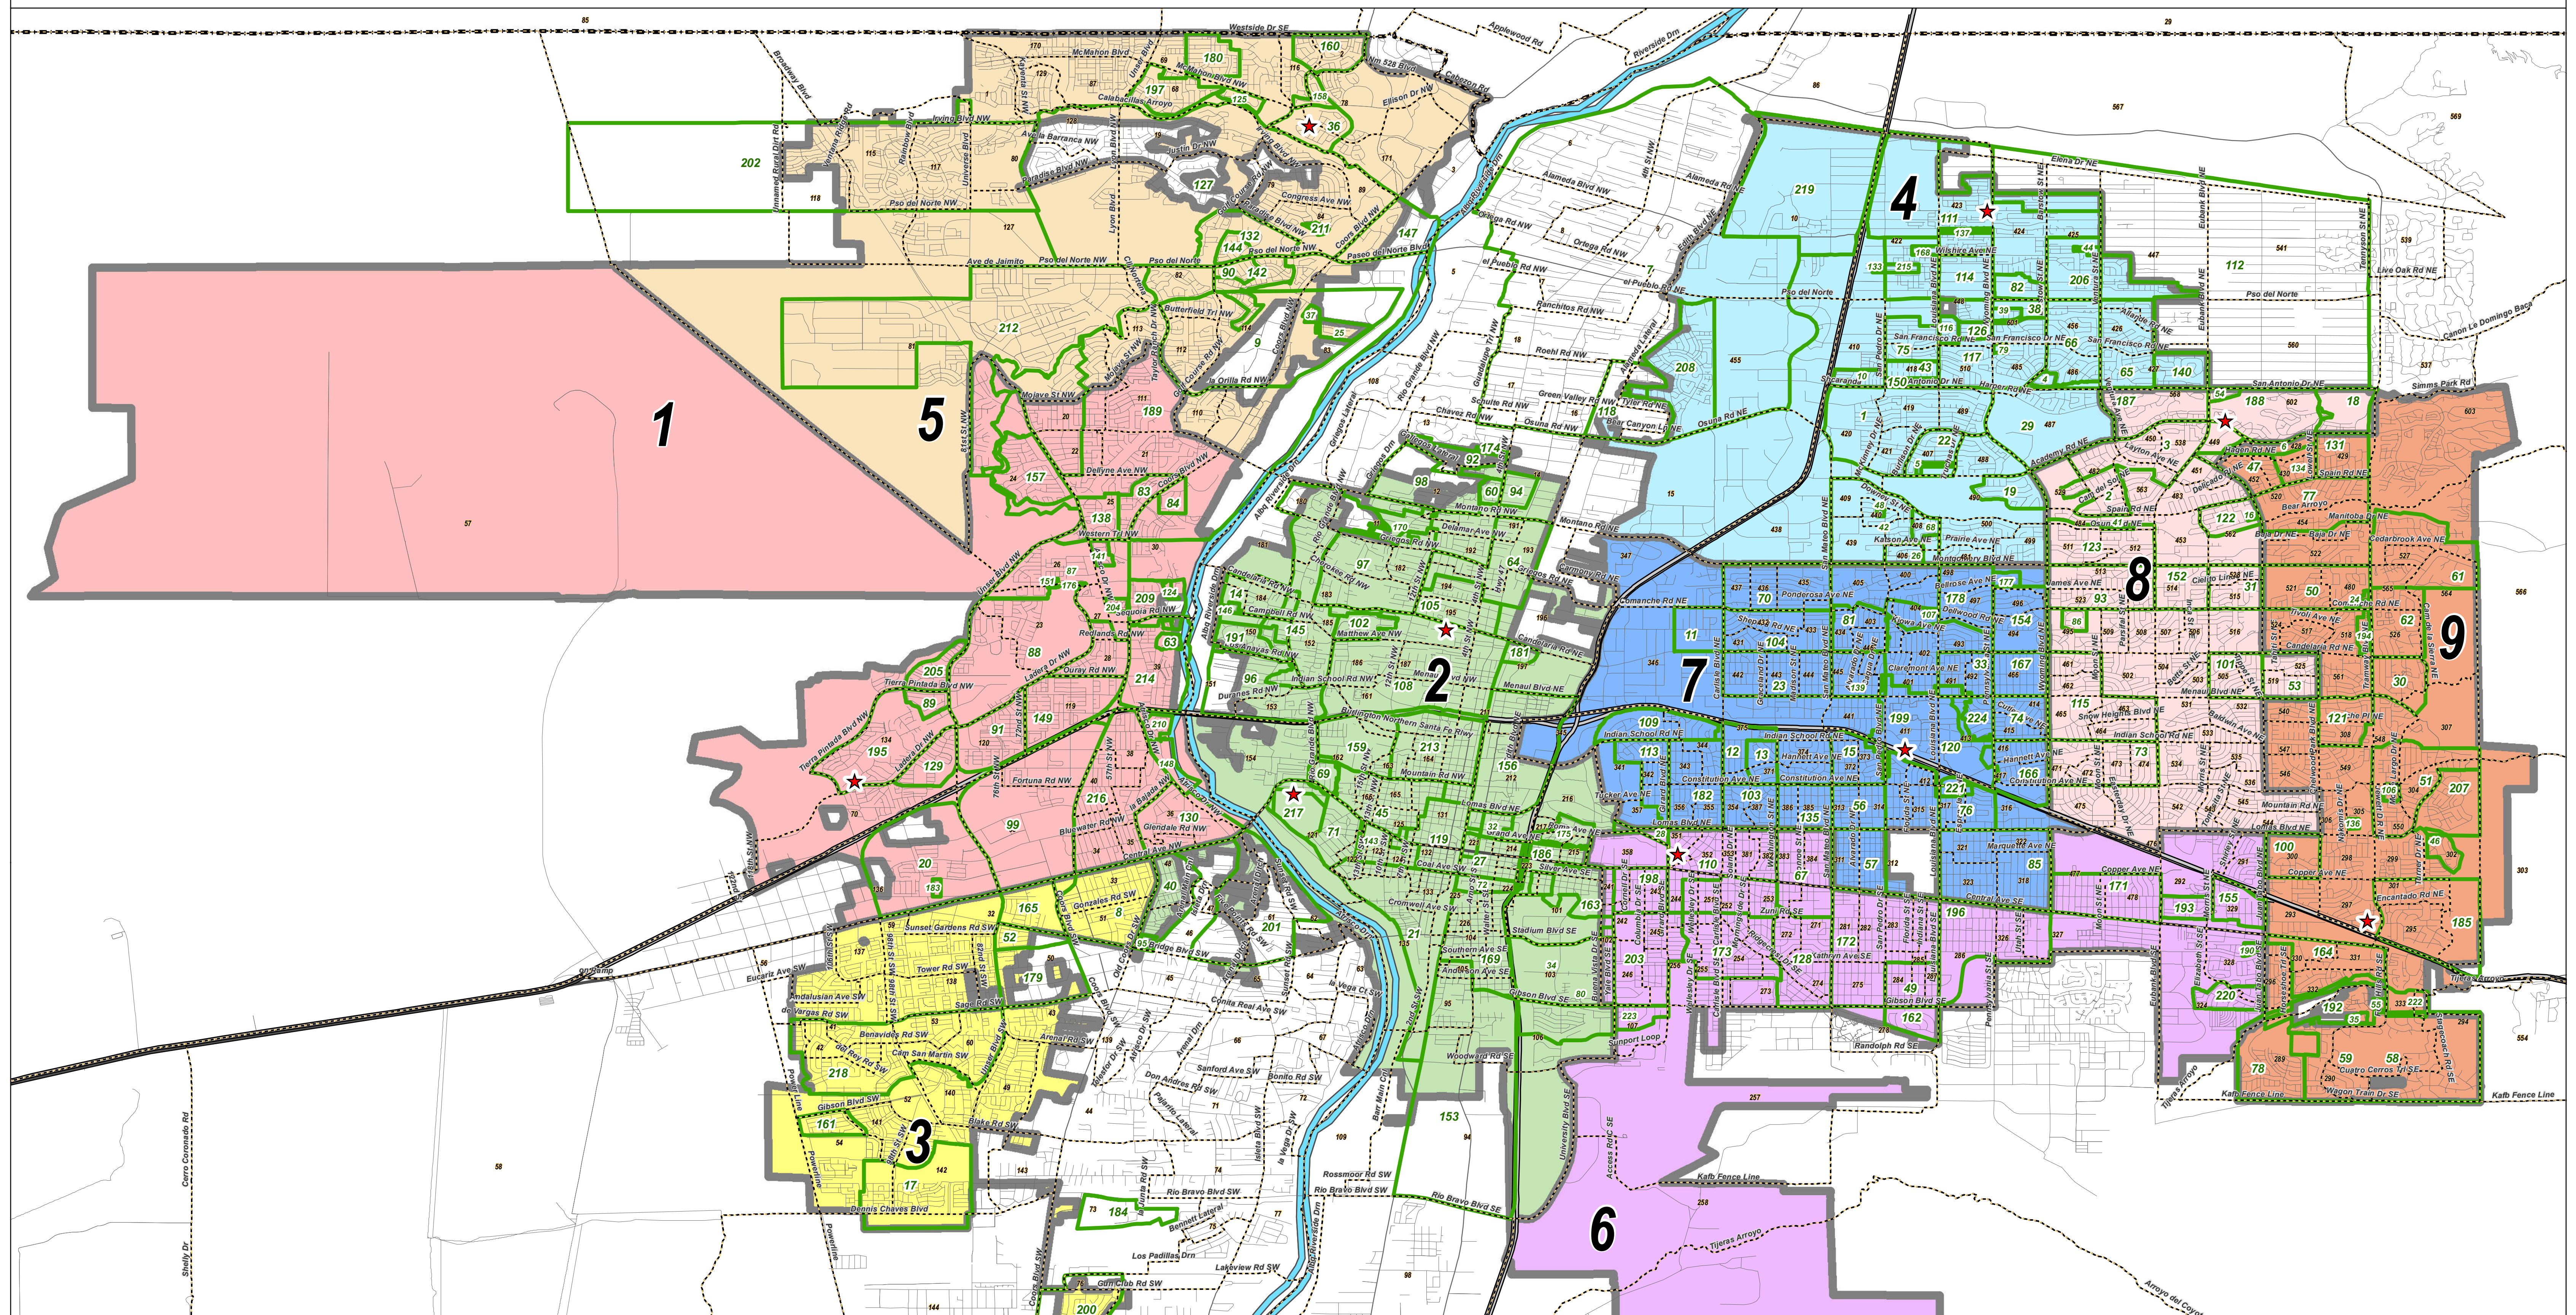

Albuquerque City Council

Plan E

Neighborhood Associations

- | | | | | | | | | |
|---------------------------|--|--------------------------------------|-----------------------|--------------------------------------|---------------------------------|--------------------------------|-------------------------------|------------------------------|
| 1 ACADEMY ACRES NORTH | 26 BOYDS-LESLIE PARK | 51 EMBUDO CANYON | 76 JERRY CLINE PARK | 101 MATHESON PARK | 126 PALOMAS PARK | 151 SAN BLAS HOA | 176 ST. JOSEPH TOWNHOUSE | 201 VECINOS DEL BOSQUE |
| 2 ACADEMY ESTATES EAST | 27 BROADWAY CENTRAL CORRIDOR PARTNERSHIP INC | 52 ENCANTO VILLAGE HOA | 77 JOHN B. ROBERT | 102 MATTHEW MEADOW | 127 PARADISE HILLS CIVIC | 152 SAN GABRIEL AREA | 177 STARBUST SKIES NORTH | 202 VENTANA RANCH |
| 3 ACADEMY HILLS PARK | 28 CAMPUS | 53 ENCHANTED PARK | 78 JUAN TABO HILLS | 103 MCDUFFIE-TWIN PARKS | 128 PARKLAND HILLS | 153 SAN JOSE | 178 STARBUST SKIES PARK | 203 VICTORY HILLS |
| 4 ACADEMY NORTH | 29 CHERRY HILLS CIVIC | 54 ESTATES AT TANQUAN HOMEOWNERS | 79 KEYSTONE PARK HOA | 104 MCKINLEY | 129 PARKWAY | 154 SANDIA HIGH SCHOOL AREA | 179 STINSON TOWER | 204 VILLA DE PAZA HOA INC |
| 5 ACADEMY PARK HOMEOWNERS | 30 CIBOLA | 55 EXECUTIVE HILLS HOA | 80 KIRTLAND COMMUNITY | 105 MONROEBIDGE GARDENS | 130 PAT MURLEY | 155 SANDIA VISTA | 180 STONERIDGE HOA | 205 WEST BLUFF |
| 6 ACADEMY RIDGE EAST | 31 CIELITO LINDO | 56 FAIR HEIGHTS | 81 KIVA-MONTE PARK | 106 MONTE LARGO HILLS | 131 PEPPER TREE-ROYAL OAK | 156 SANTA BARBARA-MARTINEZTOWN | 181 STRONGHURST IMP | 206 VINEYARD ESTATES |
| 7 ALAMEDA N VALLEY | 32 CITIZENS IMP COMM OF MARTINEZTOWN | 57 FAIR WEST | 82 LA CUEVA VILLAGE | 107 MOSSMAN | 132 PIEDRAS MARCADAS | 157 SANTA FE VILLAGE | 182 SUMMIT PARK | 207 VISTA DEL MUNDO |
| 8 ALAMOS | 33 CLASSIC UPTOWN | 58 FOUR HILLS VILLAGE | 83 LA LUZ DEL SOL | 108 NEAR NORTH VALLEY | 133 PLEASANT VIEW MOBILE HOME | 158 SARAGOSSA | 183 SUNRISE HOMEOWNERS | 208 VISTA DEL NORTE ALLIANCE |
| 9 ALBAN HILLS | 34 CLAYTON HEIGHTS-LOMAS DEL CIELO | 59 FOUR HILLS VILLAGE HOA | 84 LA LUZ LANDOWNERS | 109 NETHERWOOD PARK | 134 PROSPECTORS RIDGE | 159 SAWMILL AREA | 184 SUNSTAR | 209 VISTA GRANDE |
| 10 ALBUQUERQUE MEADOWS | 35 CORONADO TERRACE HOA | 60 GAVILAN ADDITION | 85 LA MESA | 110 NOB HILL | 135 PUEBLO ALTO | 160 SEVEN BAR NORTH HOA | 185 SUPPER ROCK | 210 VISTA MAGNIFICA |
| 11 ALTA MONTE | 36 COTTONWOOD HEIGHTS | 61 GLENWOOD HILLS | 86 LA SALA GRANDE | 111 NOR ESTE | 136 QUAIL RIDGE | 161 SIERRA RANCH | 186 SYCAMORE | 211 VISTA MONTECITO HOA INC |
| 12 ALTURA ADDITION | 37 COTTONWOOD TRAILS HOA | 62 GLENWOOD HILLS SOUTH CASA GRANDE | 87 LADERA HEIGHTS | 112 NORTH ALBUQUERQUE ACRES COMM | 137 QUAIL SPRINGS | 162 SIESTA HILLS | 187 TANOAN COMM | 212 VOLCANO CLIFFS |
| 13 ALTURA PARK | 38 COUNTRYWOOD AREA | 63 GRANDE HEIGHTS | 88 LADERA WEST | 113 NORTH CAMPUS | 138 QUAKER HEIGHTS | 163 SILVER HILL | 188 TANDAN EAST | 213 WELLS PARK |
| 14 ALVARADO GRONS | 39 COUNTRYWOOD HOA | 64 GREATER GARDNER | 89 LAS LOMITAS | 114 NOR DONINGO BACA | 139 QUAKER RIDGE | 164 SINGING ARROW | 189 TAYLOR RANCH | 214 WEST BLUFF |
| 15 ALVARADO PARK | 40 CRESTVIEW BLUFF | 65 HERITAGE EAST | 90 LAS TERRAZAS | 115 NORTH EASTERN ASSOC OF RESIDENTS | 140 QUINTESSENCE | 165 SKYVIEW WEST | 190 TERRACITA HOA | 215 WEST LA CUEVA |
| 16 AMBERGLEN HOA INC | 41 CRESTVIEW PATIO HOMES | 66 HERITAGE HILLS | 91 LAURELWOOD | 116 NORTH HILLS | 141 RANCHO ENCANTADO HOA | 166 SNOW HEIGHTS | 191 THOMAS VILLAGE | 216 WEST MESA |
| 17 ANDERSON HILLS | 42 DEL NORTE | 67 HIGHLAND BUSINESS & NA | 92 LEE ACRES | 117 NORTH WYOMING | 142 RANCHO SERENO | 167 SOMBR DEL MONTE | 192 TULARES ARROYO | 217 WEST PARK |
| 18 ANTELOPE RUN | 43 DEL REY | 68 HIGHLANDS NORTH | 93 LOMA DEL REY | 118 NORTH EAST ST VALLEY | 143 RAYNOLDS ADDITION | 168 SONORA HOA | 193 TOWNIE PARK | 218 WESTGATE HEIGHTS |
| 19 ARROYO DEL OSO NORTH | 44 DESERT VISTA HOA | 69 HISTORIC OLD TOWN PROPERTY OWNERS | 94 LOS ALAMOS | 119 NOTIFY DOWNTOWN LIST | 144 RICHLAND HILLS HOA | 169 SOUTH BROADWAY | 194 TRAMWAY HIGHPOINT HOA INC | 219 WILDFLOWER AREA |
| 20 AVALON | 45 DOWNTOWN | 70 HODGIN | 95 LOS ALTOS CIVIC | 120 NOTIFY UPTOWN LIST | 145 RIO GRANDE BLVD | 170 SOUTH GUADALUPE TRAIL | 195 THES VOLCANES | 220 WILLOW WOOD |
| 21 BARELAS | 46 EASTRANGE-PIEDRA VISTA | 71 HUNING CASTLE | 96 LOS DURANES | 121 ONATE | 146 RIO GRANDE COMPOUND HOA INC | 171 SOUTH LOS ALTOS | 196 TRUMBULL VILLAGE | 221 WINROCK SOUTH |
| 22 BEAR CANYON WEST | 47 EISENHOWER AREA | 72 HUNING HIGHLAND HISTORIC DISTRICT | 97 LOS GRIEGOS | 122 OSO GRANDE | 147 RIVERFRONTE ESTATES INC | 172 SOUTH SAN PEDRO | 197 TUSCANY | 222 WINTERWOOD PARK HOA |
| 23 BEL-AIR | 48 EL CAMINO HERMOSO HOMEOWNERS | 73 INDIAN MOON | 98 LOS POBLANOS | 123 OSUNA PARK INC | 148 RIVERVIEW HEIGHTS | 173 SOUTHEAST HEIGHTS | 198 UNIVERSITY HEIGHTS | 223 YALE VILLAGE |
| 24 BIG BEND | 49 ELDER HOMES TEAD | 74 INEZ | 99 LOS VOLCANES | 124 OXROW VILLAGE HOA | 149 S.R. MARION | 174 SPANISH WALK HOA | 199 UPTOWN PROGRESS TEAM | 224 ZUNI |
| 25 BOSQUE DEL RIO HOA | 50 ELDRADO HEIGHTS | 75 JADE PARK | 100 MANZANA MAJOR | 125 PALOMA DEL SOL | 150 SAN ANTONIO CONDO HOA | 175 SPRUCE PARK | 200 VALLEY GARDENS | |